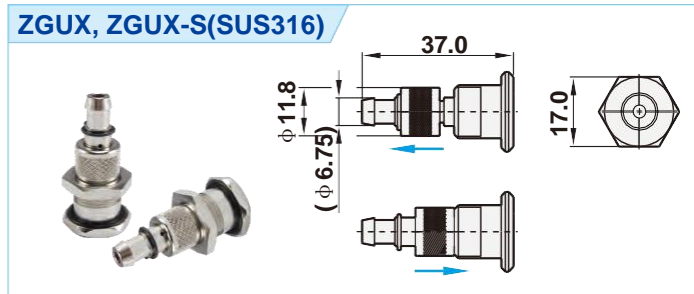

Pressure gauge

Part no.	Application	Dimension
KUX0000020	Miniature FRL series	1/8", φ 42mm
KUX0000030	U series, UC series	1/4", φ 53mm
KUX0000046	USFR Stainless steel FRL series	2"x20kgx1/4" SUS304
KUX0000053	USFR Stainless steel FRL series	2"x30kgx1/4" SUS304
KUX0000050	SSFR Miniature stainless steel FRL series	1/8", φ 42mm SUS304
KUX0001010	Miniature C series, UC FRL series	1", 0~10bar, 27mm
KUX0002010	URPL2 Precision Regulator	1.5", 0~0.2Mpa, 1/8" PT
KUX0002011	URPL4 Precision Regulator	1.5", 0~0.4Mpa, 1/8" PT
KUX0002012	URP Precision Regulator	1.5", 0~1Mpa, 1/8" PT

Semi-auto/Manual drain

Part no.	Type	Port size
ZGUX	Manual	6mm (PU tube)
ZGUX-S	Manual	
ZGUX-1	Semi-auto	
ZGUX-2	Semi-auto	
ZGUX-3	Semi-auto	

ZGUX-1, ZGUX-3(SUS316)

ZGUX-2

Sleeve valve

How to order

HV	—	O2	N
Sleeve valve	Port size	Thread	
	01 : 1/8"	Blank: G	
	02 : 1/4"	N : NPT	
	03 : 3/8"	R : PT	
	04 : 1/2"		

HV-01, 02, 03, 04

*Apply to standard FRL series 1/8", 1/4", 3/8", 1/2"

Part no.	Dimension	A	B	C	D	E	F	G	H
HV-01		30.0	17.0	50.0	φ 24.5	PT1/8"	PT1/8"	8.0	14.0
HV-02		32.5	22.0	58.0	φ 29.5	PT1/4"	PT1/4"	11.0	19.0
HV-03		39.0	26.0	68.5	φ 34.5	PT3/4"	PT3/4"	13.5	22.0
HV-04		50.0	32.0	85.5	φ 44.5	PT1/2"	PT1/2"	16.5	30.0