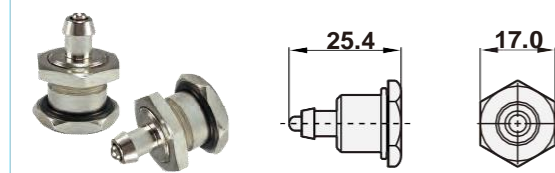

Pressure gauge

Part no.	Application	Dimension
KUX0000020	Miniature FRL series	1/8", φ 42mm
KUX0000030	U series, UC series	1/4", φ 53mm
KUX0000046	USFR Stainless steel FRL series	2"x20kgx1/4" SUS304
KUX0000053	USFR Stainless steel FRL series	2"x30kgx1/4" SUS304
KUX0000050	SSFR Miniature stainless steel FRL series	1/8", φ 42mm SUS304
KUX0001010	Miniature C series, UC FRL series	1", 0~10bar, 27mm
KUX0002010	URPL2 Precision Regulator	1.5", 0~0.2Mpa, 1/8" PT
KUX0002011	URPL4 Precision Regulator	1.5", 0~0.4Mpa, 1/8" PT
KUX0002012	URP Precision Regulator	1.5", 0~1Mpa, 1/8" PT

Semi-auto/Manual drain

Part no.	Type	Port size
ZGUX	Manual	6mm (PU tube)
ZGUX-S	Manual	
ZGUX-1	Semi-auto	
ZGUX-2	Semi-auto	
ZGUX-3	Semi-auto	

ZGUX-1, ZGUX-3(SUS316)

ZGUX-2

Sleeve valve

How to order

HV	—	O2	N
Sleeve valve	Port size	Thread	
	01 : 1/8"	Blank: G	
	02 : 1/4"	N : NPT	
	03 : 3/8"	R : PT	
	04 : 1/2"		

HV-01, 02, 03, 04

*Apply to standard FRL series 1/8", 1/4", 3/8", 1/2"

Part no.	Dimension	A	B	C	D	E	F	G	H
HV-01		30.0	17.0	50.0	φ 24.5	PT1/8"	PT1/8"	8.0	14.0
HV-02		32.5	22.0	58.0	φ 29.5	PT1/4"	PT1/4"	11.0	19.0
HV-03		39.0	26.0	68.5	φ 34.5	PT3/4"	PT3/4"	13.5	22.0
HV-04		50.0	32.0	85.5	φ 44.5	PT1/2"	PT1/2"	16.5	30.0