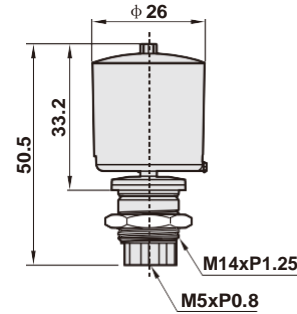

Part no.	Thread	Color
D0014W	14mm (Male thread)	Black

Miniature Automatic drain

Features

1. Working pressure: 0.8 ~ 10 kgf/cm²
 2. Leverage design and electrical power free, shorter and smaller than competitors' products.
 3. Discharge capacity: 3~5cc/time.
- *Suitable for: For Miniature A series, Miniature C series.

Part no.	Thread	Color
AD-01	M5xP0.8	Black+Orange

Connecting seat

Part no.	Application	Content
ZGFR-500A-03	FRL600A, FRL700A, FR500A, F200A	Seat with O-ring

**Remark: Auto Drain demand for Mini type Model A only.