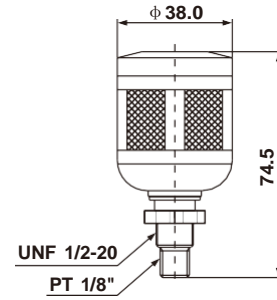

Sintered brass

Part no.	Application	Content
KUS0032041 (40μm)	Miniature A series	
KUS0032042 (5μm)	Miniature A series	
KUN0010035 (40μm)	U series (1/4", 3/8", 1/2"), UC series	φ 28
KUN0010036 (5μm)	U series (1/4", 3/8", 1/2"), UC series	φ 28
KUB0008060 (40μm)	U series (3/4", 1")	
KUB0008061 (5μm)	U series (3/4", 1")	

Filter element (PE)

Part no.	Application	Content
NUS0032041 (40μm)	Miniature A series	
NUS0032042 (5μm)	Miniature A series	
NUN0010035 (40μm)	U series (1/4", 3/8", 1/2"), UC series	φ 28
NUN0010036 (5μm)	U series (1/4", 3/8", 1/2"), UC series	φ 28
NUB0008064 (40μm)	U series (3/4", 1")	
NUB0008063 (5μm)	U series (3/4", 1")	

Part no.	Thread	Color
D0014W	14mm (Male thread)	Black

Miniature Automatic drain

Features

1. Working pressure: 0.8 ~ 10 kgf/cm²
 2. Leverage design and electrical power free, shorter and smaller than competitors' products.
 3. Discharge capacity: 3~5cc/time.
- *Suitable for: For Miniature A series, Miniature C series.