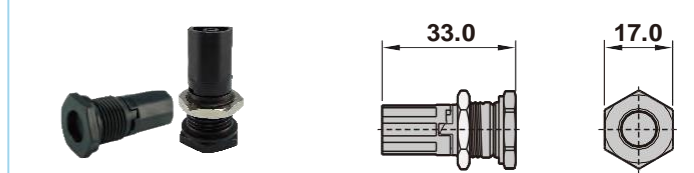

Pressure gauge

Part no.	Application	Dimension
KUX0000020	Miniature FRL series	1/8", φ 42mm
KUX0000030	U series, UC series	1/4", φ 53mm
KUX0000046	USFR Stainless steel FRL series	2"x20kgx1/4" SUS304
KUX0000053	USFR Stainless steel FRL series	2"x30kgx1/4" SUS304
KUX0000050	SSFR Miniature stainless steel FRL series	1/8", φ 42mm SUS304
KUX0001010	Miniature C series, UC FRL series	1", 0~10bar, 27mm
KUX0002010	URPL2 Precision Regulator	1.5", 0~0.2Mpa, 1/8" PT
KUX0002011	URPL4 Precision Regulator	1.5", 0~0.4Mpa, 1/8" PT
KUX0002012	URP Precision Regulator	1.5", 0~1Mpa, 1/8" PT

Semi-auto/Manual drain

Part no.	Type	Port size
ZGUX	Manual	6mm (PU tube)
ZGUX-S	Manual	
ZGUX-1	Semi-auto	
ZGUX-2	Semi-auto	
ZGUX-3	Semi-auto	

ZGUX-1, ZGUX-3(SUS316)

ZGUX-2

Sleeve valve

How to order

HV	—	O2	N
Sleeve valve	Port size	Thread	
	01 : 1/8"	Blank: G	
	02 : 1/4"	N : NPT	
	03 : 3/8"	R : PT	
	04 : 1/2"		

HV-01, 02, 03, 04

*Apply to standard FRL series 1/8", 1/4", 3/8", 1/2"

Part no.	Dimension	A	B	C	D	E	F	G	H
HV-01		30.0	17.0	50.0	φ 24.5	PT1/8"	PT1/8"	8.0	14.0
HV-02		32.5	22.0	58.0	φ 29.5	PT1/4"	PT1/4"	11.0	19.0
HV-03		39.0	26.0	68.5	φ 34.5	PT3/4"	PT3/4"	13.5	22.0
HV-04		50.0	32.0	85.5	φ 44.5	PT1/2"	PT1/2"	16.5	30.0