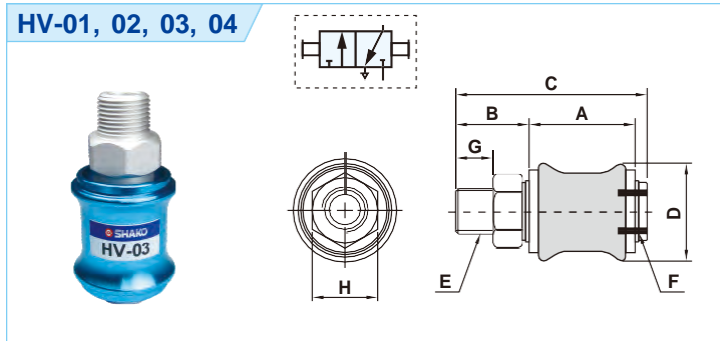

Semi-auto/Manual drain

Part no.	Type	Port size
ZGUX	Manual	6mm (PU tube)
ZGUX-S	Manual	
ZGUX-1	Semi-auto	
ZGUX-2	Semi-auto	
ZGUX-3	Semi-auto	

ZGUX-1, ZGUX-3(SUS316)

ZGUX-2

Sleeve valve

How to order

HV	—	O2	N
Sleeve valve	Port size	Thread	
	01 : 1/8"	Blank: G	
	02 : 1/4"	N : NPT	
	03 : 3/8"	R : PT	
	04 : 1/2"		

HV-01, 02, 03, 04

*Apply to standard FRL series 1/8", 1/4", 3/8", 1/2"

Part no.	Dimension	A	B	C	D	E	F	G	H
HV-01		30.0	17.0	50.0	φ 24.5	PT1/8"	PT1/8"	8.0	14.0
HV-02		32.5	22.0	58.0	φ 29.5	PT1/4"	PT1/4"	11.0	19.0
HV-03		39.0	26.0	68.5	φ 34.5	PT3/4"	PT3/4"	13.5	22.0
HV-04		50.0	32.0	85.5	φ 44.5	PT1/2"	PT1/2"	16.5	30.0